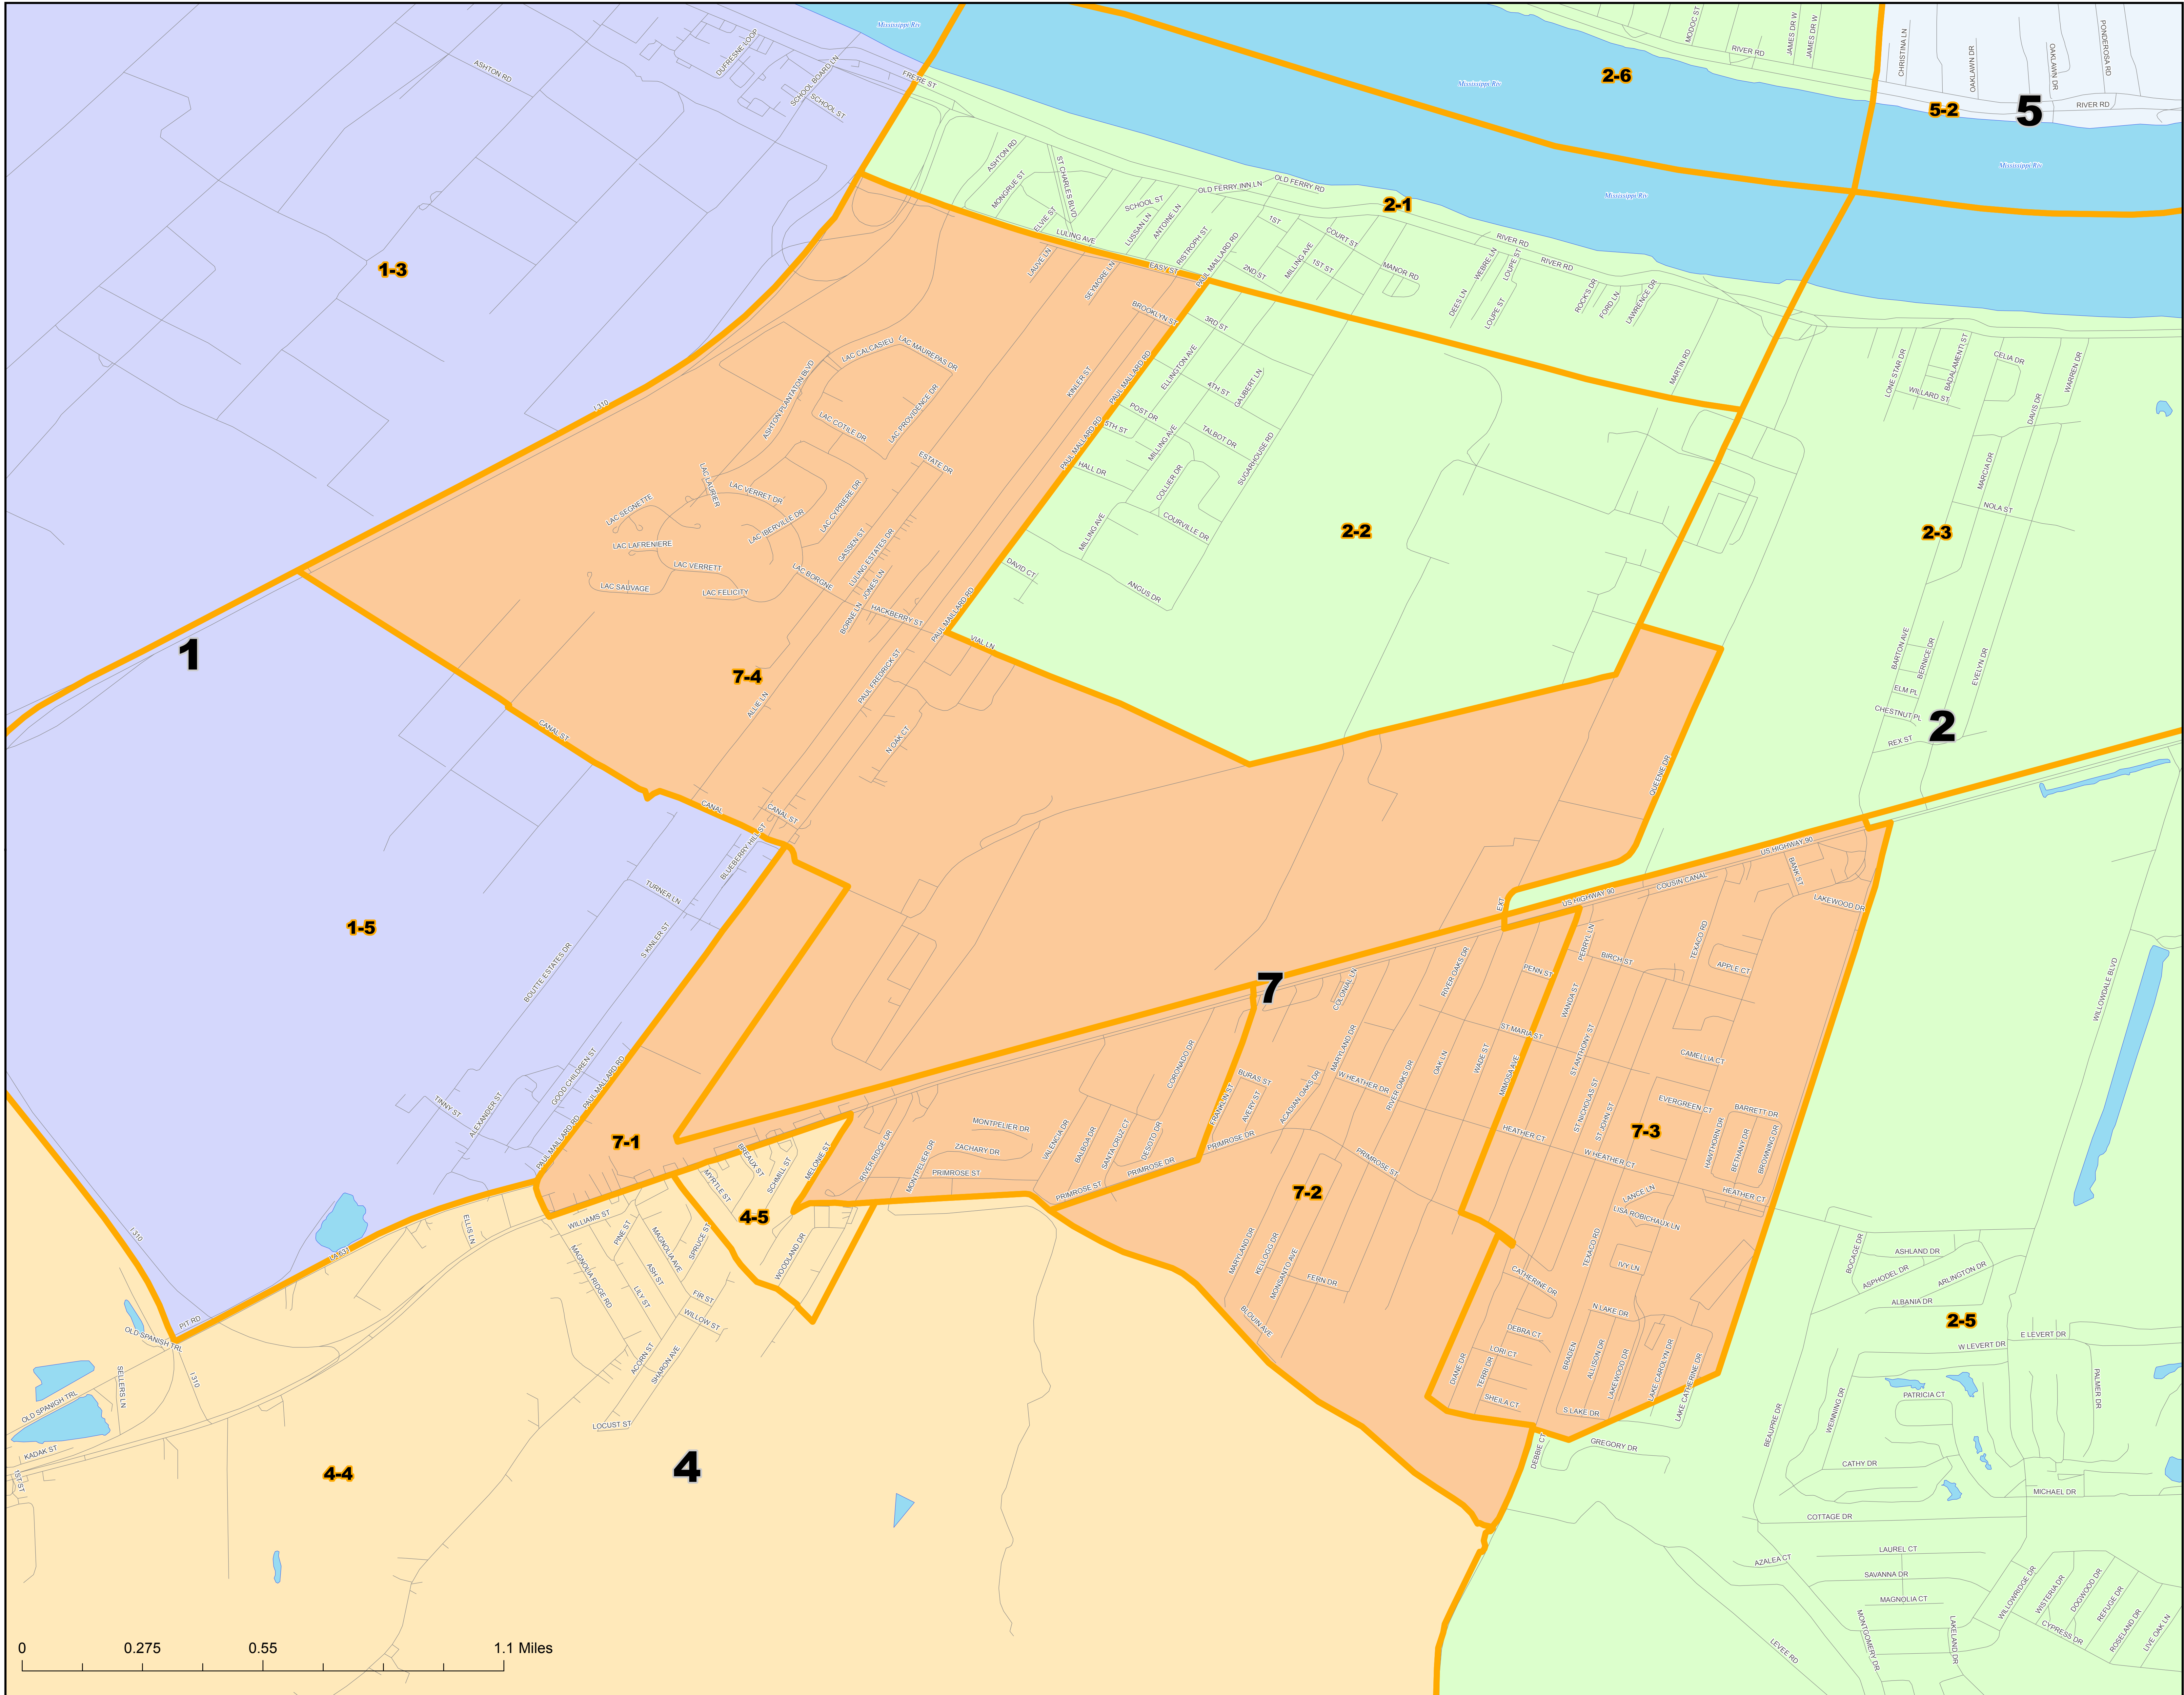

Council District 7

SCPDC
South Central Planning &
Development Commission
Post Office Box 1870
Gray, Louisiana 70359
Phone: (985) 851-2900

Legend

- Precincts
 - Streets
 - Water
- DISTRICT**
- 1
 - 2
 - 3
 - 4
 - 5
 - 6
 - 7
 - 8